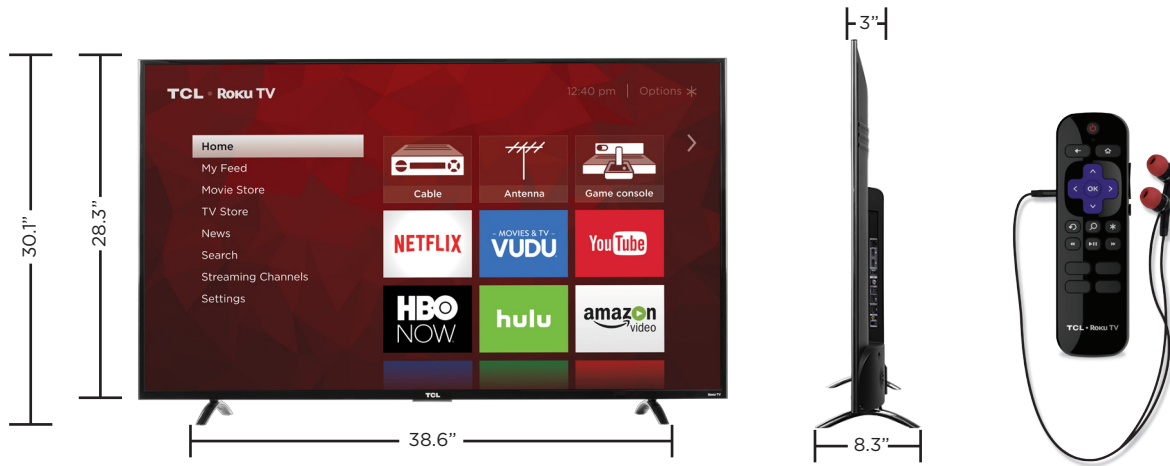

With the award-winning Roku TV operating system built into the TV, you'll have seamless access to over 450,000 movies and TV shows through your simple, intuitive interface. The advanced remote and easy-to-use search feature make it easy to find the movies and shows you are looking for. Offering both an ultra-fast dual-band 802.11ac Wi-Fi connection and an Ethernet port, you'll enjoy a seamless 4K streaming experience.

**Contrast Control Zones**

Contrast is optimized in each zone to deliver brighter whites and deeper blacks.

**Advanced Remote**

The super-simple advanced remote offers easy navigation, voice search and a headphone jack for private listening.

TCL P-SERIES - P607	
Model	55P607
Screen Class	55"
Viewable Display Size	54.6"
Description	Premium Picture HDR 4K TV
UPC	846042008235
Wi-Fi	802.11ac 2x2 Dual Band (support 2.4GHz&5GHz)
Processor Type	CPU: Dual-core / GPU: Dual-core
DISPLAY	
Clear Motion Index	120Hz
Panel Resolution	3840 x 2160
Resolution	UHD
Display Colors	1.07 billion
Contrast Control Zones	72 zones
Wide Color Standard	DCI-P3
High Dynamic Range Format	Dolby Vision, HDR10
FEATURES	
Advanced PQ Setting with Mobile App	Yes
Control Buttons	Power, ←, →, ↑, ↓
Multilingual On-Screen-Display	English, Spanish, French
Closed Caption	Yes
Parental control (V-Chip)	USA
Accessible Menu System (CVAA)	Yes
AUDIO	
Audio Power (Watts)	8W + 8W
Audio Passthrough	Dolby Digital Plus
Dolby Processing	Dolby Digital